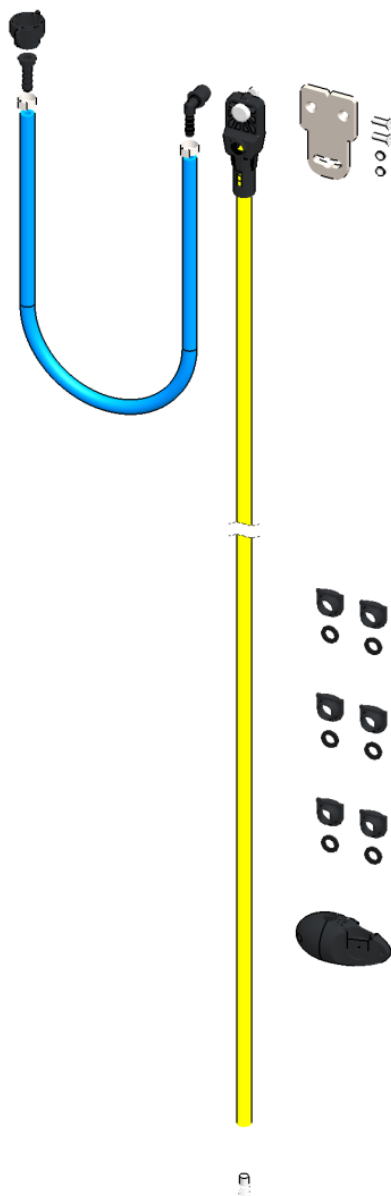

Beluga HoseDrop Systems

Flexible hose drop for spraying between rows

Choosing Your Beluga HoseDrop System

1. Fertilizer Sidedress
Choose a length of hose drop (36" or 72")
Work with your dealer to add the parts needed...
2. Anvil Herbicide Banding
Select the 36" hose drop with 45 ° spray head and one of the three deflector nozzles.
3. Subcanopy Crop Spraying
Choose a length of hose drop (36" or 72") Choose a number of Beluga spray heads (1-3).
Choose nozzle slide sets (8mm, 11mm, round hole, blanks)-- come in pairs with gaskets.
Add a drilling template to accurate position Beluga spray heads on the hose drop.

Beluga HoseDrop, 2 Lengths

hose drop includes mounting bracket, hardware and stainless pipe plug.

Beluga spray heads, slides and nozzles should be ordered separately.

36" Pipe	BHD17036	\$135.97
72" Pipe	BHD17072	\$142.28

Nozzle Hose Drop With 45° anvil spray tip

36" hose drop with 45 ° spray head

- includes mounting bracket and hardware
- fully assembled with anvil nozzle DT 1.0, DT 2.0 or DT 4.0
- Up to 3 additional Beluga spray heads can be added (must be ordered separately)

BHD17118	\$173.78
BHD17119	\$173.78
BHD17120	\$173.78

Beluga HoseDrop Parts and Accessories

Beluga spray head with anti-drip valve
(slides sold separately)

\$47.62

Part # **BHD16717**

8 mm SP slides with gaskets
(2 pieces each)